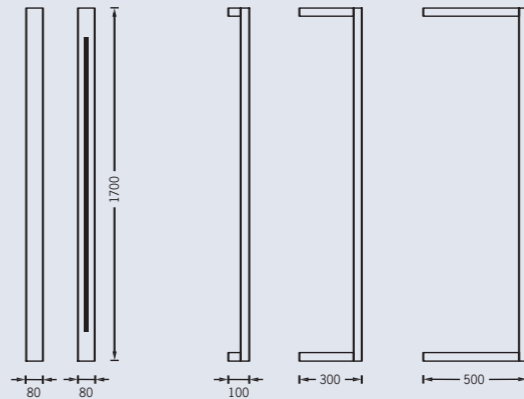

Colour filters

Filter white 010
Filter white 50% opaque 060
Filter cream 316
Filter orange 410
Filter blue 501

LICON