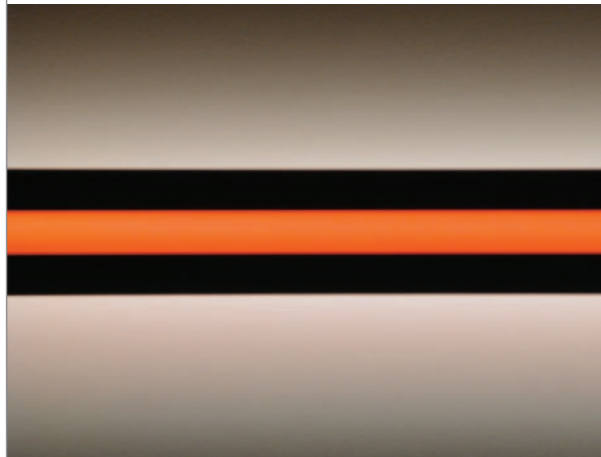

Profile

The Profile luminaire is characterised by the variation of direct and indirect light. The optional colours white, warm white, orange and blue can be achieved by changing the colour filter. The Profile is fitted by easily changeable TL5 lamps. It can be fixed wall-mounted or ceiling-mounted. Distances of 100, 300 or 500 mm from the wall or the ceiling are possible.

General lighting and accent lighting in public buildings as well as in private housing can be realised.

The varnished aluminium Profile can be fixed as a single luminaire or in combination. The single can have a maximum length of 3 meters. Long life cycle, stability and economic efficiency are characteristics of the Profile.