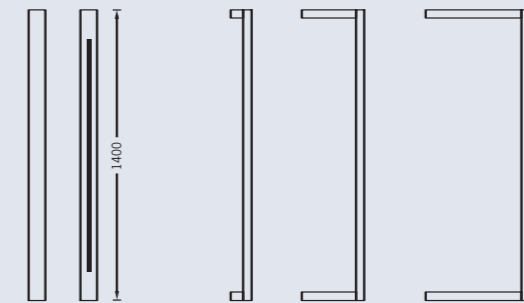

Wall-mounted or ceiling-mounted luminaire

Cast aluminium: silver
Lamp: 1 x TL5, 35 / 49 / 80 W
not dimmable
Lamp: 1 x TL5, 80 W
Dimmable electronic ballast, 1-10 V