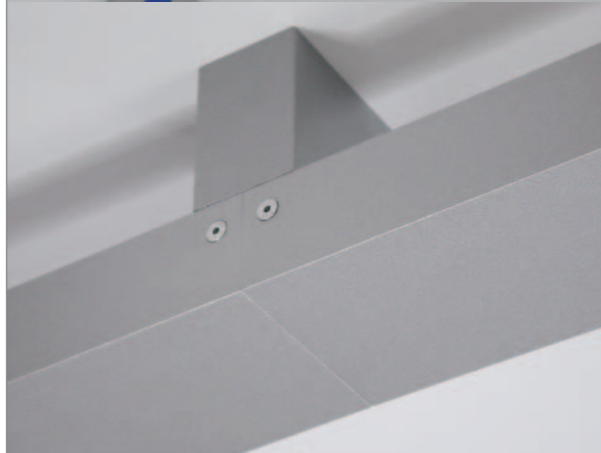

Profile

The Profile luminaire is characterised by the variation of direct and indirect light. The optional colours white, warm white, orange and blue can be achieved by changing the colour filter. The Profile is fitted by easily changeable TL5 lamps. It can be fixed wall-mounted or ceiling-mounted. Distances of 100, 300 or 500 mm from the wall or the ceiling are possible.

General lighting and accent lighting in public buildings as well as in private housing can be realised.

The varnished aluminium Profile can be fixed as a single luminaire or in combination. The single can have a maximum length of 3 meters. Long life cycle, stability and economic efficiency are characteristics of the Profile.

Wall-mounted or ceiling-mounted luminaire

Cast aluminium: silver
Lamp: 1 x TL5, 14 / 24 W
not dimmable

Wall-mounted or ceiling-mounted luminaire

Cast aluminium: silver
Lamp: 1 x TL5, 21 / 39 W
not dimmable
Lamp: 1 x TL5, 39 W
Dimmable electronic ballast, 1-10 V