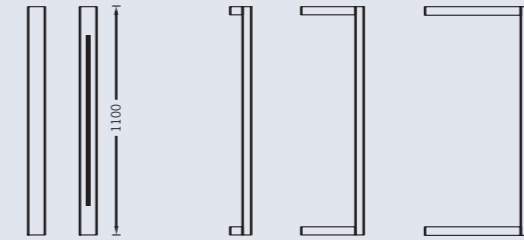

Wall-mounted or ceiling-mounted luminaire

Cast aluminium: silver
Lamp: 1 x TL5, 28 / 54 W
not dimmable
Lamp: 1 x TL5, 54 W
Dimmable electronic ballast, 1-10 V